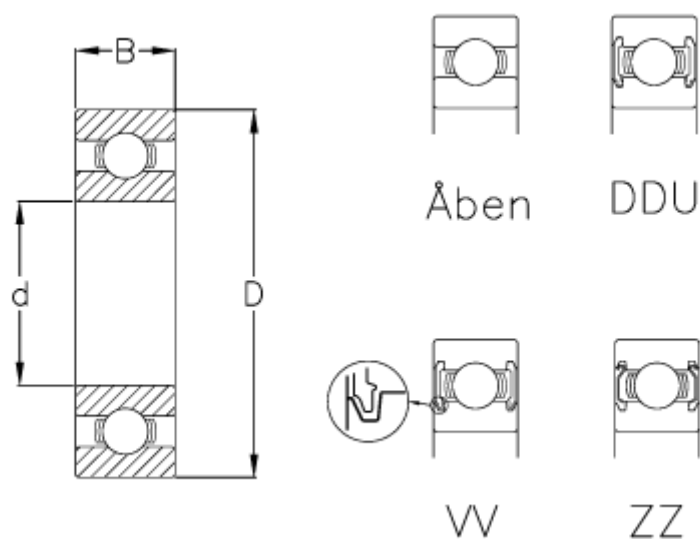

# Data Sheet

Article number: 5701040007076  
Description: NSK Bearing 6808 DDU CM-6  
Note: Contact sealed

## Measures

= 6808  
 $B = 7$   
 $d = 40$   
 $D = 52$